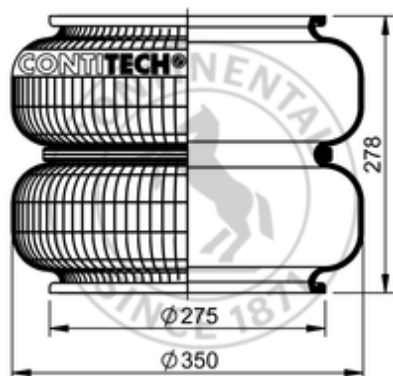

FD 530-35 S Brazil

70417

	6.8 lb
---	--------

Cross-reference

Firestone Style	233-2
Prime-Ride New Flex No.	578 2 3 8338

OE Manufacturer/Reference No.

Manufacturer	Original-part no.	Model
--------------	-------------------	-------