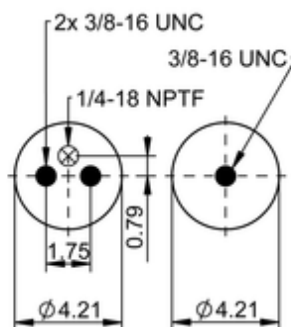

FD 70-13 796

66660

 lb	3.3 lb
	1/4-18 NPTF: max. 22 lbf ft
	3/8-16 UNC: max. 20 lbf ft

Cross-reference

Firestone No.	W01-358-6761
---------------	--------------

OE Manufacturer/Reference No.

Manufacturer	Original-part no.	Model
Lippert	156425	