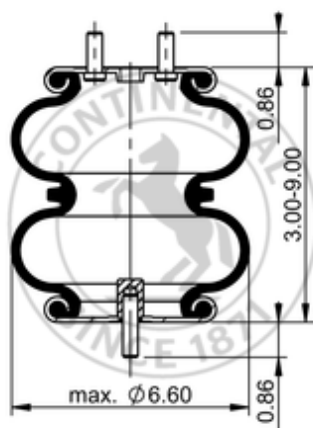

FD 70-13 796

66660

 lb	3.3 lb
	1/4-18 NPTF: max. 22 lbf ft
	3/8-16 UNC: max. 20 lbf ft

Cross-reference

Firestone No.	W01-358-6761
---------------	--------------

OE Manufacturer/Reference No.

Manufacturer	Original-part no.	Model
Lippert	156425	