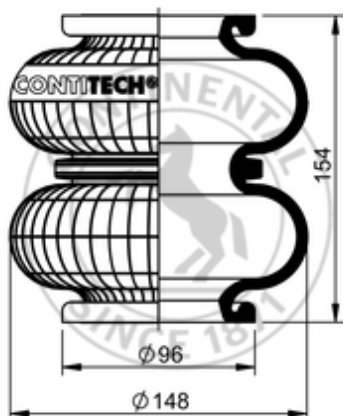

FD 70-13 S Brazil

70718

 lb	1.3 lb
--	--------

### Cross-reference

Firestone Style	25
Firestone No.	W01-095-0111