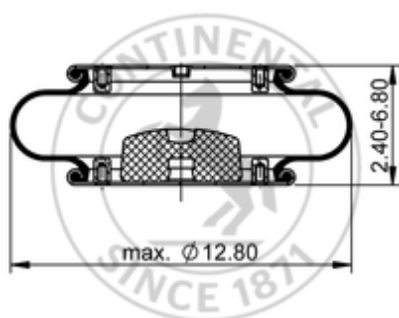

FS 330-11 468

64595

| | |
|---|-----------------------------|
|  | 10.1 lb |
|  | 1/4-18 NPTF: max. 22 lbf ft |
|  | 3/8-16 UNC: max. 20 lbf ft |

Cross-reference

| | |
|-------------------|--------------|
| Firestone Style | 19 |
| Firestone No. | W01-358-7009 |
| Goodyear | 1B12-301 |
| Goodyear Flex No. | 578913301 |
| Taurus | 6374 |
| Triangle | AS-4468 |
| TRP | AS70090 |
| Automann | SP1B22A-7009 |

OE Manufacturer/Reference No.

| Manufacturer | Original-part no. | Model |
|---------------------|--------------------------|--------------|
| Ridewell | 1003587009C | |
| SAF Holland | 90557002 | |