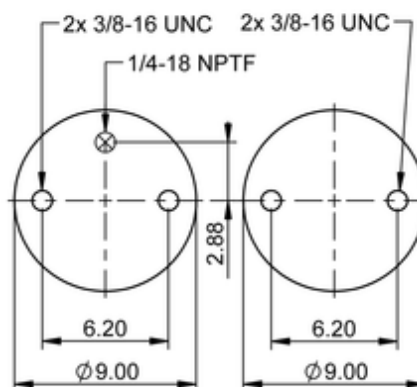

FS 330-11 468

64595

| | |
|---|-----------------------------|
|  | 10.1 lb |
|  | 1/4-18 NPTF: max. 22 lbf ft |
|  | 3/8-16 UNC: max. 20 lbf ft |

Cross-reference

| | |
|-------------------|--------------|
| Firestone Style | 19 |
| Firestone No. | W01-358-7009 |
| Goodyear | 1B12-301 |
| Goodyear Flex No. | 578913301 |
| Taurus | 6374 |
| Triangle | AS-4468 |
| TRP | AS70090 |
| Automann | SP1B22A-7009 |

OE Manufacturer/Reference No.

| Manufacturer | Original-part no. | Model |
|---------------------|--------------------------|--------------|
| Ridewell | 1003587009C | |
| SAF Holland | 90557002 | |