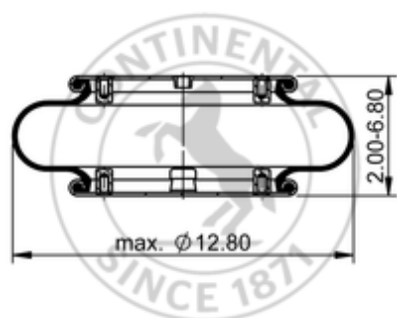

FS 330-11 474

64596

 lb	8.9 lb
	1/4-18 NPTF: max. 22 lbf ft
	3/8-16 UNC: max. 20 lbf ft

Cross-reference

Firestone Style	19
Firestone No.	W01-358-7008
FleetPride	AS7008
Goodyear	1B12-313
Goodyear Flex No.	578913301
Taurus	6374
Triangle	AS-4474
TRP	AS70080
Automann	SP1B22A-7008

OE Manufacturer/Reference No.

Manufacturer	Original-part no.	Model
SAF Holland	90557226	
Loadguard	SC2010	
Watson & Chalin	AS-0149-1G	