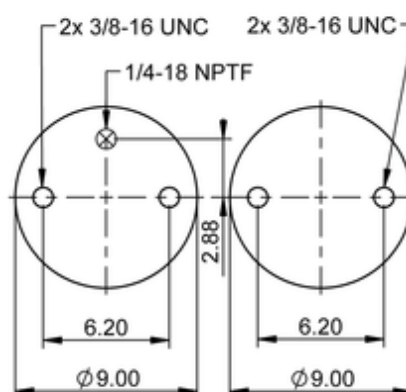

FS 330-11 474

64596

 lb	8.9 lb
	1/4-18 NPTF: max. 22 lbf ft
	3/8-16 UNC: max. 20 lbf ft

Cross-reference

Firestone Style	19
Firestone No.	W01-358-7008
FleetPride	AS7008
Goodyear	1B12-313
Goodyear Flex No.	578913301
Taurus	6374
Triangle	AS-4474
TRP	AS70080
Automann	SP1B22A-7008

OE Manufacturer/Reference No.

Manufacturer	Original-part no.	Model
SAF Holland	90557226	
Loadguard	SC2010	
Watson & Chalin	AS-0149-1G	