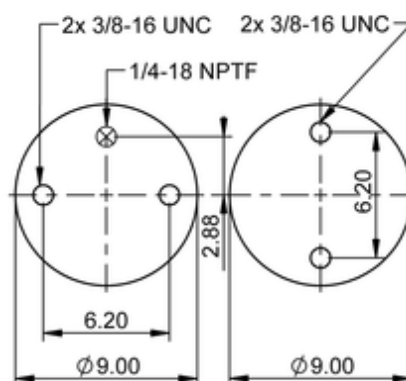

FS 330-11 771

66091

 lb	9.3 lb
	1/4-18 NPTF: max. 22 lbf ft
	3/8-16 UNC: max. 20 lbf ft

Cross-reference

Automann	SP1B22A-C771
----------	--------------

OE Manufacturer/Reference No.

Manufacturer	Original-part no.	Model
Strong	72404004	