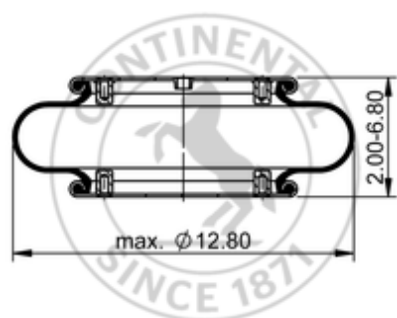

FS 330-11 771

66091

 lb	9.3 lb
	1/4-18 NPTF: max. 22 lbf ft
	3/8-16 UNC: max. 20 lbf ft

Cross-reference

Automann	SP1B22A-C771
----------	--------------

OE Manufacturer/Reference No.

Manufacturer	Original-part no.	Model
Strong	72404004	