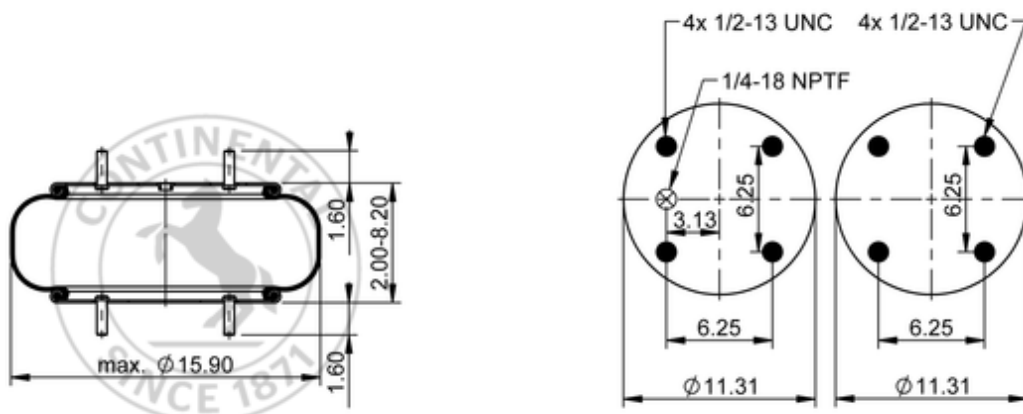

FS 530-14 339

64521

 lb	13.2 lb
	1/2-13 UNC: max. 35 lbf ft
	1/4-18 NPTF: max. 22 lbf ft

Cross-reference

Firestone Style	113-1
Firestone No.	W01-358-7112
FleetPride	AS7112
Goodyear	1B14-358
Goodyear Flex No.	578913352
Taurus	6326
Triangle	AS-4339
TRP	AS71120

OE Manufacturer/Reference No.

Manufacturer	Original-part no.	Model
Granning	6419	
Dayton	354-7112	
Hendrickson	S-13044	
Loadguard	SC2012	
Navistar/Fleetrice	554782C1	
Ridewell	1003587112C	
SAF Holland	90557028	
SAF Holland	90557026	
SAF Holland	90557041	