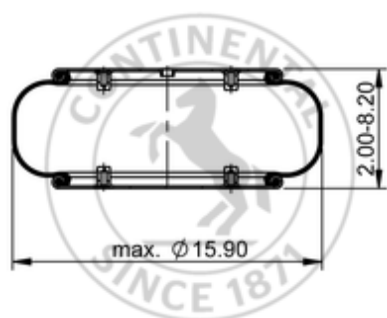

FS 530-14 442

64523

 lb	12.9 lb
	1/4-18 NPTF: max. 22 lbf ft
	3/8-16 UNC: max. 20 lbf ft

Cross-reference

Firestone Style	113
Firestone No.	W01-358-7103
FleetPride	AS7103
Goodyear	1B14-350
Goodyear Flex No.	578913351
Taurus	6326
Triangle	AS-4442
TRP	AS71030

OE Manufacturer/Reference No.

Manufacturer	Original-part no.	Model
Peerless	0550-00015	