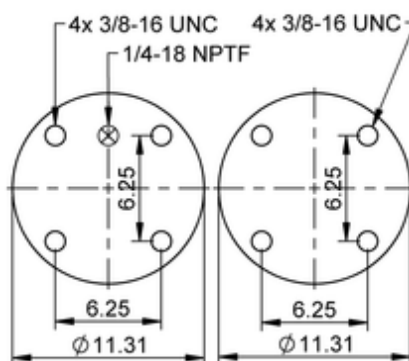

FS 530-14 442

64523

 lb	12.9 lb
	1/4-18 NPTF: max. 22 lbf ft
	3/8-16 UNC: max. 20 lbf ft

Cross-reference

Firestone Style	113
Firestone No.	W01-358-7103
FleetPride	AS7103
Goodyear	1B14-350
Goodyear Flex No.	578913351
Taurus	6326
Triangle	AS-4442
TRP	AS71030

OE Manufacturer/Reference No.

Manufacturer	Original-part no.	Model
Peerless	0550-00015	