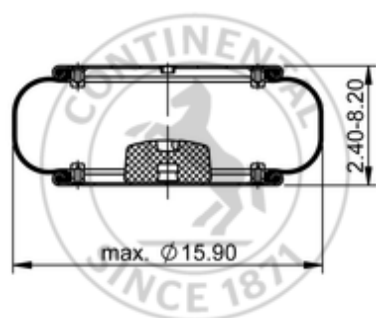

FS 530-14 446

64524

	14.2 lb
	1/4-18 NPTF: max. 22 lbf ft
	3/8-16 UNC: max. 20 lbf ft

Cross-reference

Firestone Style	113
Firestone No.	W01-358-7104
Taurus	6326
Triangle	AS-4446
TRP	AS71040

OE Manufacturer/Reference No.