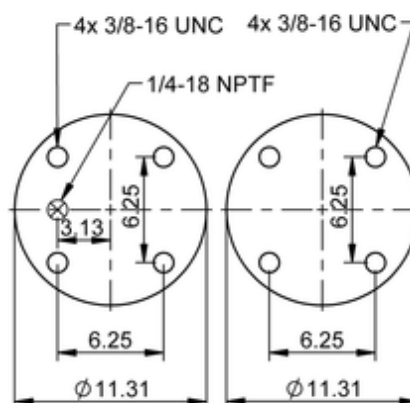

FS 530-14 446

64524

	14.2 lb
	1/4-18 NPTF: max. 22 lbf ft
	3/8-16 UNC: max. 20 lbf ft

Cross-reference

Firestone Style	113
Firestone No.	W01-358-7104
Taurus	6326
Triangle	AS-4446
TRP	AS71040

OE Manufacturer/Reference No.

Manufacturer	Original-part no.	Model
--------------	-------------------	-------