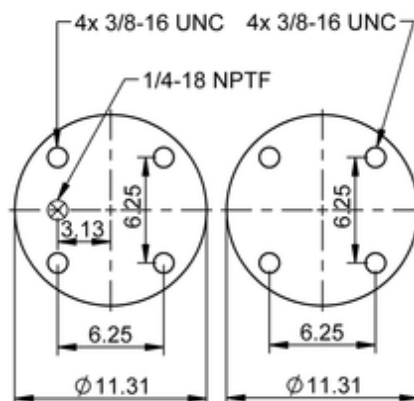

**FS 530-14 447**

**64525**

	15.1 lb
	1/4-18 NPTF: max. 22 lbf ft
	3/8-16 UNC: max. 20 lbf ft

### Cross-reference

Firestone Style	113
Firestone No.	W01-358-7105
Goodyear	1B14-351
Goodyear Flex No.	578913351
Taurus	6326
Triangle	AS-4447
TRP	AS71050

**OE Manufacturer/Reference No.**

<b>Manufacturer</b>	<b>Original-part no.</b>	<b>Model</b>
American Carrier	8003-007	