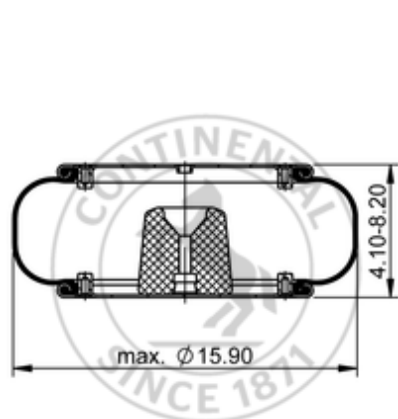

**FS 530-14 447**

**64525**

	15.1 lb
	1/4-18 NPTF: max. 22 lbf ft
	3/8-16 UNC: max. 20 lbf ft

### Cross-reference

Firestone Style	113
Firestone No.	W01-358-7105
Goodyear	1B14-351
Goodyear Flex No.	578913351
Taurus	6326
Triangle	AS-4447
TRP	AS71050

**OE Manufacturer/Reference No.**

<b>Manufacturer</b>	<b>Original-part no.</b>	<b>Model</b>
American Carrier	8003-007	