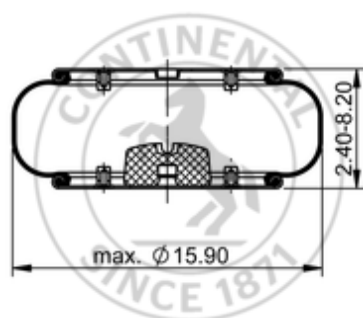

**FS 530-14 538**

**64529**

 lb	14.4 lb
	3/4-14 NPTF: max. 22 lbf ft
	3/8-16 UNC: max. 20 lbf ft

### Cross-reference

Firestone Style	113-1
Firestone No.	W01-358-7094
FleetPride	AS7094
Taurus	6326
Triangle	AS-4538
TRP	AS70940

**OE Manufacturer/Reference No.**

Manufacturer	Original-part no.	Model
--------------	-------------------	-------