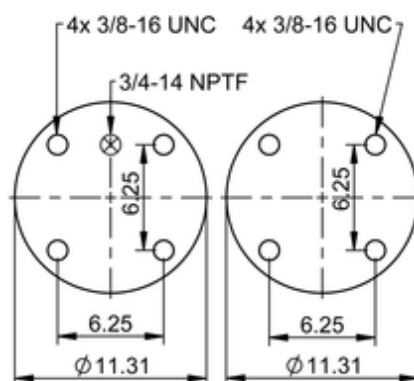

**FS 530-14 538**

**64529**

 lb	14.4 lb
	3/4-14 NPTF: max. 22 lbf ft
	3/8-16 UNC: max. 20 lbf ft

### Cross-reference

Firestone Style	113-1
Firestone No.	W01-358-7094
FleetPride	AS7094
Taurus	6326
Triangle	AS-4538
TRP	AS70940

**OE Manufacturer/Reference No.**

Manufacturer	Original-part no.	Model
--------------	-------------------	-------