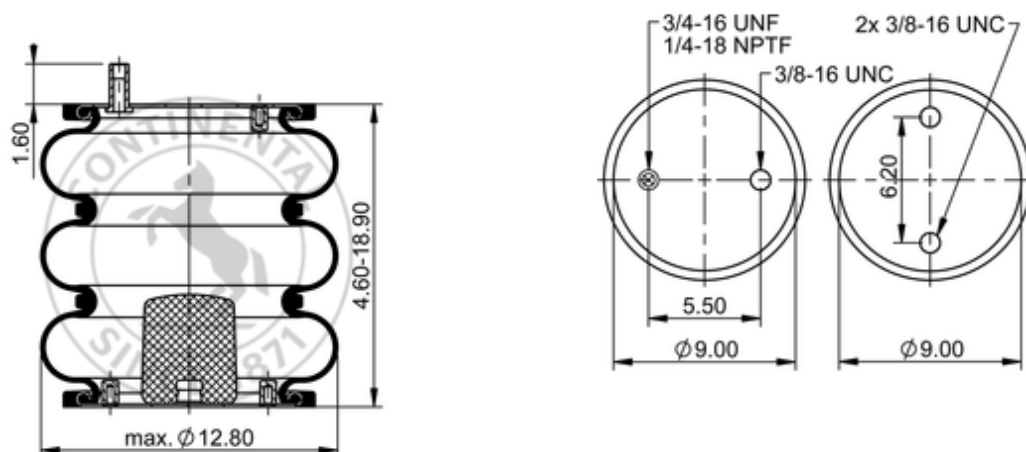

FT 330-29 413

64560

	15.3 lb
	1/4-18 NPTF: max. 22 lbf ft
	3/4-16 UNF: max. 50 lbf ft
	3/8-16 UNC: max. 20 lbf ft

Cross-reference

Firestone Style	38
Firestone No.	W01-358-8032
FleetPride	AS8032
Goodyear	3B12-319
Goodyear Flex No.	578933100
Taurus	6334
Triangle	AS-4413