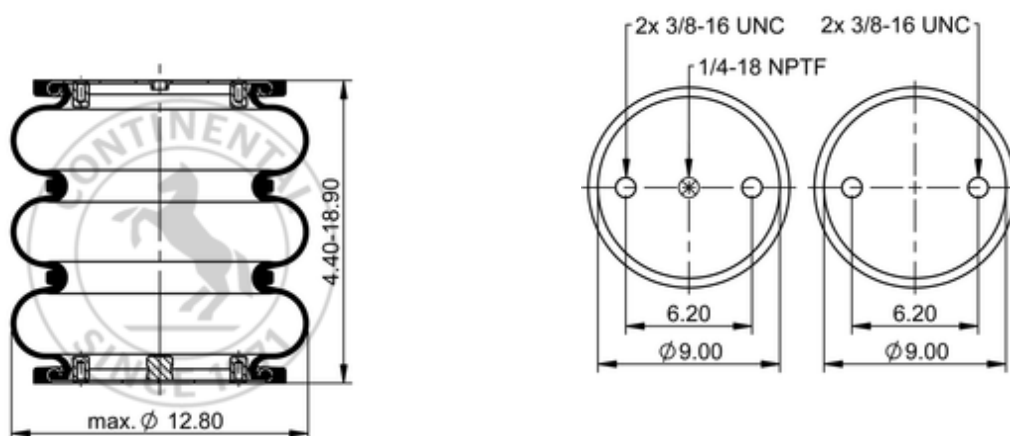

FT 330-29 430

64561

|   |                             |
|---|-----------------------------|
|  | 13.4 lb                     |
|  | 1/4-18 NPTF: max. 22 lbf ft |
|  | 3/8-16 UNC: max. 20 lbf ft  |

### Cross-reference

|                 |              |
|-----------------|--------------|
| Firestone Style | 38           |
| Firestone No.   | W01-358-8006 |
| FleetPride      | AS8006       |
| Taurus          | 6334         |
| Triangle        | AS-4430      |
| Automann        | SP3B22R-8006 |