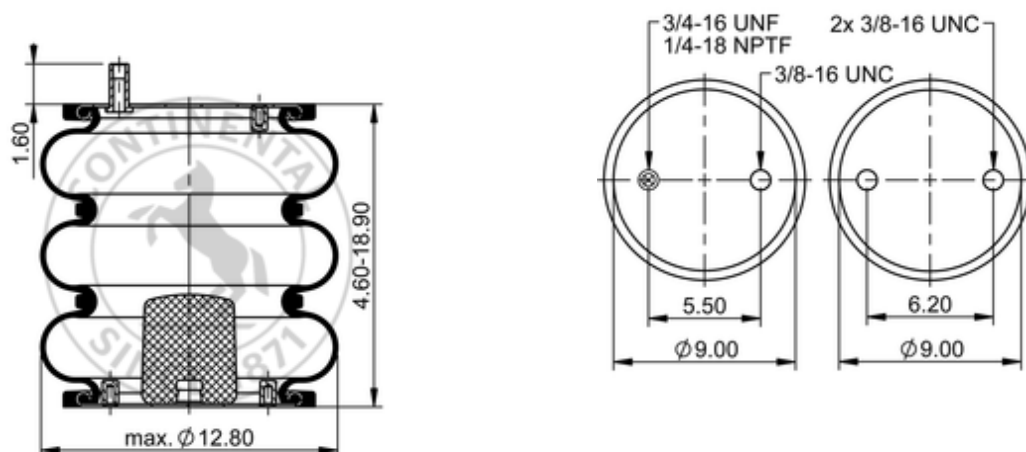

FT 330-29 431

64562

 lb	15.3 lb
	1/4-18 NPTF: max. 22 lbf ft
	3/4-16 UNF: max. 50 lbf ft
	3/8-16 UNC: max. 20 lbf ft

Cross-reference

Firestone Style	38
Firestone No.	W01-358-8008
FleetPride	AS8008
Goodyear	3B12-300
Goodyear Flex No.	578933100
Taurus	6334
Triangle	AS-4431

TRP	AS80080
Automann	SP3B22R-8008

OE Manufacturer/Reference No.

Manufacturer	Original-part no.	Model
EZ Ride	8030155	
Hendrickson	S-11637	
Ridewell	1003588008C	
SAF Holland	57008008	
Dayton	354-8008	
Loadguard	SC2130	
Granning	6392	
Tuthill	6392	