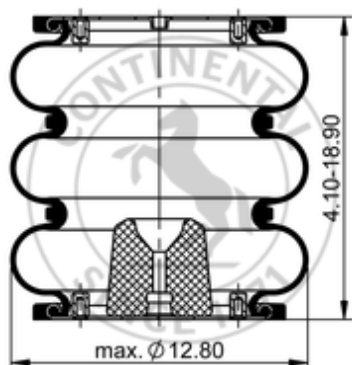

FT 330-29 432

64563

| | |
|---|-----------------------------|
|  | 15.6 lb |
|  | 1/4-18 NPTF: max. 22 lbf ft |
|  | 3/8-16 UNC: max. 20 lbf ft |

Cross-reference

| | |
|-----------------|--------------|
| Firestone Style | 38 |
| Firestone No. | W01-358-8010 |
| FleetPride | AS8010 |
| Taurus | 6334 |
| Triangle | AS-4432 |
| TRP | AS80100 |
| Automann | SP3B22R-8010 |

OE Manufacturer/Reference No.

| Manufacturer | Original-part no. | Model |
|---------------------|--------------------------|--------------|
| Ridewell | S5844C | |
| Loadguard | SC2119 | |
| Oshkosh | 8013 | |
| Ridewell | 1003588010C | |