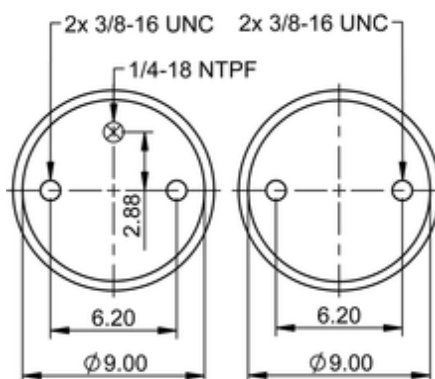

FT 330-29 432

64563

| | |
|---|-----------------------------|
|  | 15.6 lb |
|  | 1/4-18 NPTF: max. 22 lbf ft |
|  | 3/8-16 UNC: max. 20 lbf ft |

Cross-reference

| | |
|-----------------|--------------|
| Firestone Style | 38 |
| Firestone No. | W01-358-8010 |
| FleetPride | AS8010 |
| Taurus | 6334 |
| Triangle | AS-4432 |
| TRP | AS80100 |
| Automann | SP3B22R-8010 |