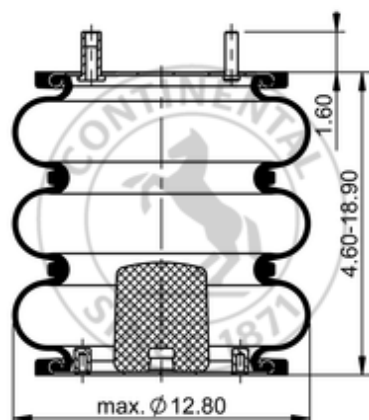

FT 330-29 433

64564

 lb	15.4 lb
	1/4-18 NPTF: max. 22 lbf ft
	3/4-16 UNF: max. 50 lbf ft
	3/8-16 UNC: max. 20 lbf ft

Cross-reference

Firestone Style	38
Firestone No.	W01-358-8016
FleetPride	AS8016
Taurus	6334
Triangle	AS-4433
TRP	AS80160
Automann	SP3B22R-8016

OE Manufacturer/Reference No.

Manufacturer	Original-part no.	Model
Ridewell	1003588016C	