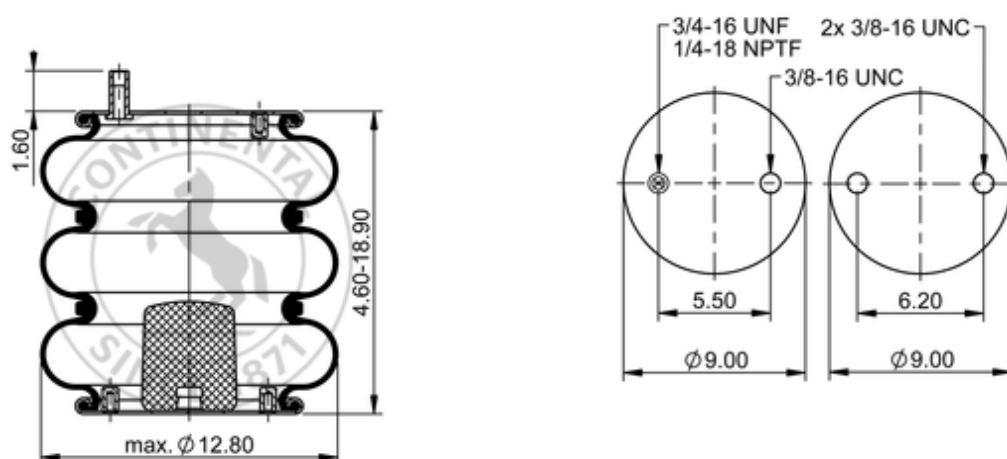

FT 330-29 469

64566

 lb	14.7 lb
	1/4-18 NPTF: max. 22 lbf ft
	3/4-16 UNF: max. 50 lbf ft
	3/8-16 UNC: max. 20 lbf ft

Cross-reference

Firestone Style	38
Firestone No.	W01-358-8025
FleetPride	AS8025
Taurus	6334
Triangle	AS-4469
TRP	AS80250
Automann	SP3B22R-8025