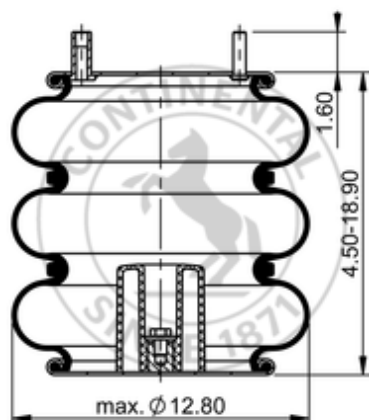

FT 330-29 520

64570

 lb	14.1 lb
	1/4-18 NPTF: max. 22 lbf ft
	3/4-16 UNF: max. 50 lbf ft
	3/8-16 UNC: max. 20 lbf ft

### Cross-reference

Firestone Style	38
Firestone No.	W01-358-7996
FleetPride	AS7996
Goodyear	3B12-335
Goodyear Flex No.	578933100
Taurus	6334
Triangle	AS-4520

TRP	AS79960
Automann	SP3B22R-7996

**OE Manufacturer/Reference No.**

<b>Manufacturer</b>	<b>Original-part no.</b>	<b>Model</b>
Granning	702932-01	
Granning	8221	