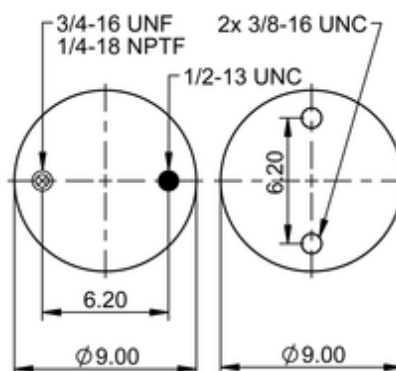

FT 330-29 520

64570

 lb	14.1 lb
	1/4-18 NPTF: max. 22 lbf ft
	3/4-16 UNF: max. 50 lbf ft
	3/8-16 UNC: max. 20 lbf ft