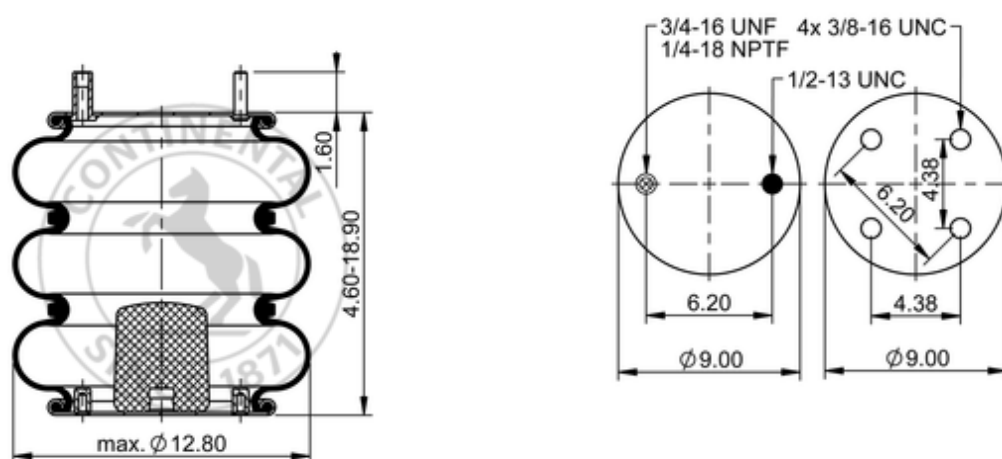

FT 330-29 525

64571

	14.9 lb
	1/4-18 NPTF: max. 22 lbf ft
	3/4-16 UNF: max. 50 lbf ft
	3/8-16 UNC: max. 20 lbf ft

<b>Manufacturer</b>	<b>Original-part no.</b>	<b>Model</b>
Hendrickson	003316	
Hendrickson	B-14487	
Watson & Chalin	AS-0168-G	
Loadguard	SC2784	