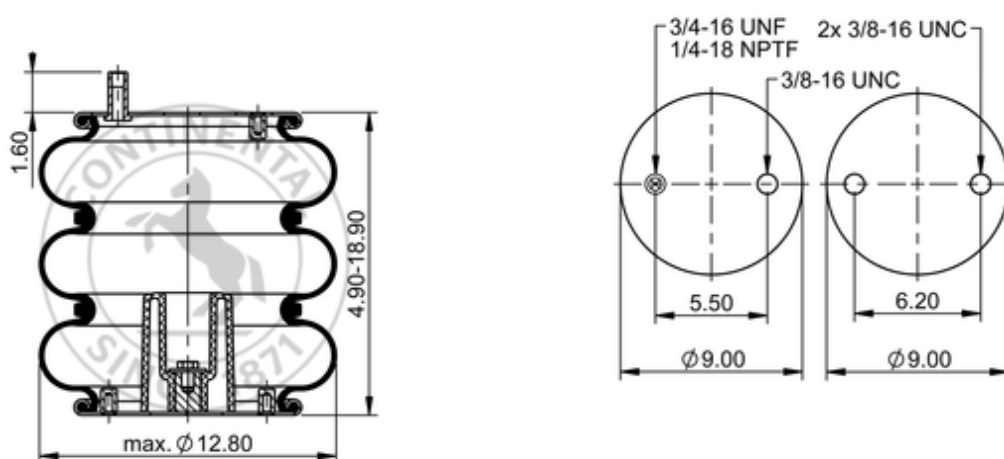

FT 330-29 546

64572

	14.3 lb
	1/4-18 NPTF: max. 22 lbf ft
	3/4-16 UNF: max. 50 lbf ft
	3/8-16 UNC: max. 20 lbf ft