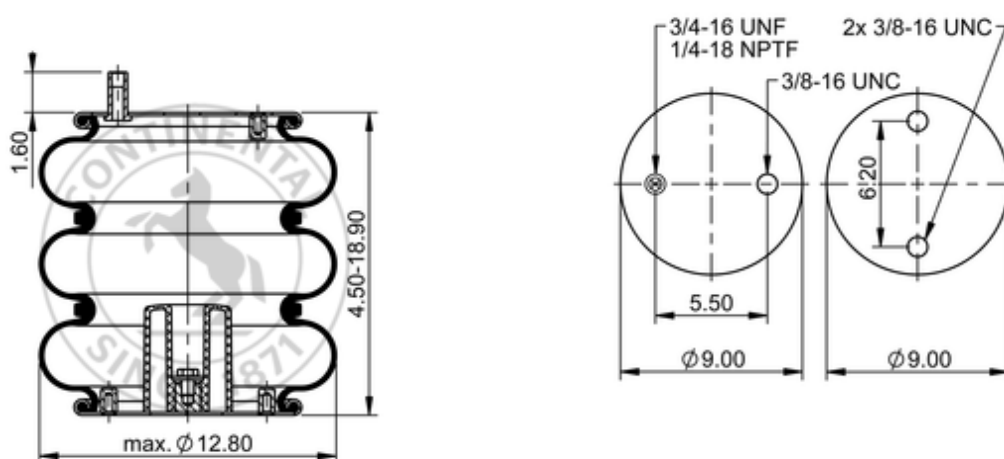

FT 330-29 547

64573

	14.1 lb
	1/4-18 NPTF: max. 22 lbf ft
	3/4-16 UNF: max. 50 lbf ft
	3/8-16 UNC: max. 20 lbf ft

Cross-reference

Firestone Style	38
Firestone No.	W01-358-7995
FleetPride	AS7995
Goodyear	3B12-315
Goodyear Flex No.	578933100
Taurus	6334
Triangle	AS-4547

TRP	AS79950
Automann	SP3B22R-7995

OE Manufacturer/Reference No.

Manufacturer	Original-part no.	Model
Watson & Chalin	AS-0048-1F	