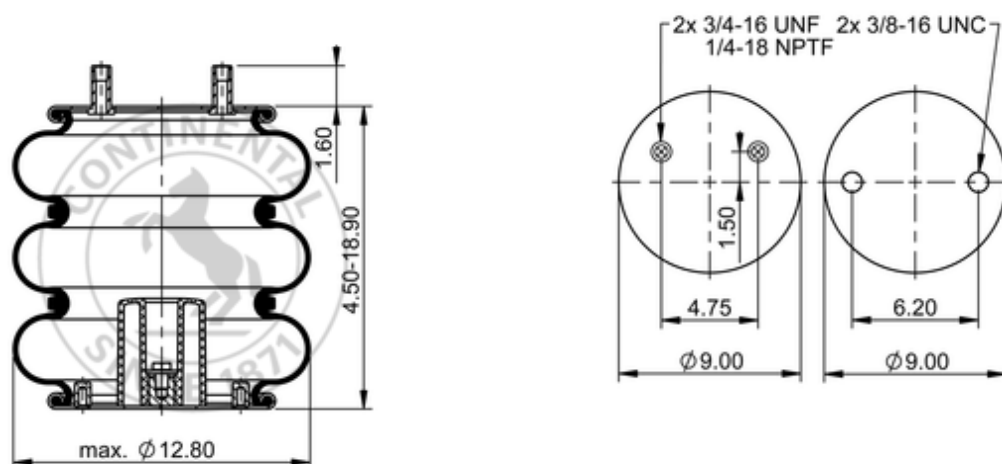

**FT 330-29 548**

**64574**

 lb	14.2 lb
	1/4-18 NPTF: max. 22 lbf ft
	3/4-16 UNF: max. 50 lbf ft
	3/8-16 UNC: max. 20 lbf ft

### Cross-reference

Firestone Style	38
Firestone No.	W01-358-7998
Taurus	6334
Triangle	AS-4548
TRP	AS79980
Automann	SP3B22R-7998

**OE Manufacturer/Reference No.**

<b>Manufacturer</b>	<b>Original-part no.</b>	<b>Model</b>
Hendrickson	001560	