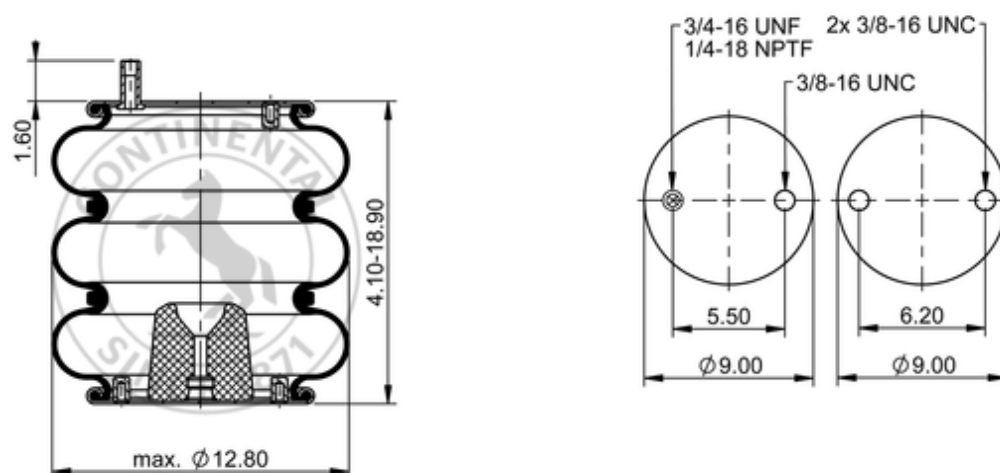

FT 330-29 554

66522

	15.1 lb
	1/4-18 NPTF: max. 22 lbf ft
	3/4-16 UNF: max. 50 lbf ft
	3/8-16 UNC: max. 20 lbf ft

Cross-reference

Firestone Style	354D
Firestone No.	W01-358-8038
FleetPride	AS8038
Goodyear	3B12-415
Goodyear Flex No.	578933105
Triangle	AS-4554
Automann	SP3B22R-8038

OE Manufacturer/Reference No.

Manufacturer	Original-part no.	Model
Histeer	10313	
Longer Stroke	8008	