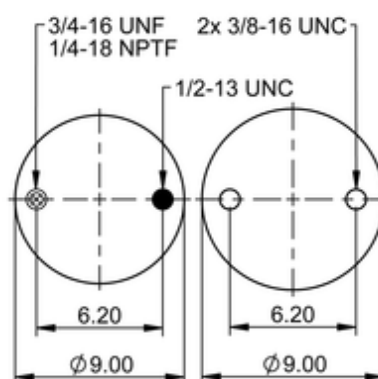

FT 330-29 722

64709

 lb	14.2 lb
	1/4-18 NPTF: max. 22 lbf ft
	3/4-16 UNF: max. 50 lbf ft
	3/8-16 UNC: max. 20 lbf ft