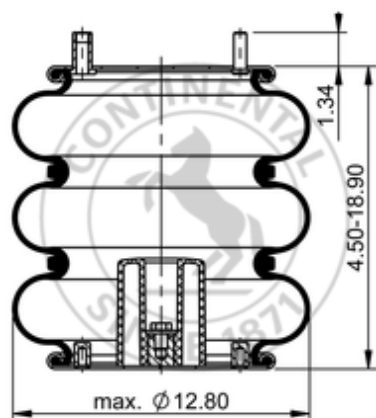

FT 330-29 722

64709

 lb	14.2 lb
	1/4-18 NPTF: max. 22 lbf ft
	3/4-16 UNF: max. 50 lbf ft
	3/8-16 UNC: max. 20 lbf ft

### Cross-reference

Triangle	AS-4722
Automann	SP3B22R-C722

### OE Manufacturer/Reference No.

Manufacturer	Original-part no.	Model
Link	1103-0003	