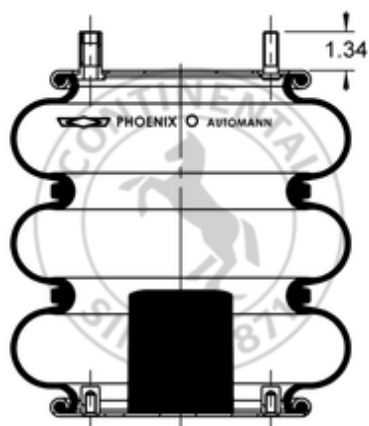

FT 330-29 723

64710

 lb	14.2 lb
	1/4-18 NPTF: max. 22 lbf ft
	3/4-16 UNF: max. 50 lbf ft
	3/8-16 UNC: max. 20 lbf ft

Cross-reference

Firestone Style	38
Firestone No.	W01-358-7996
FleetPride	AS7996
Goodyear	3B12-335
Goodyear Flex No.	578933100
Triangle	AS-4723
Automann	SP3B22R-7996

OE Manufacturer/Reference No.

Manufacturer	Original-part no.	Model
Link	1103-0056	