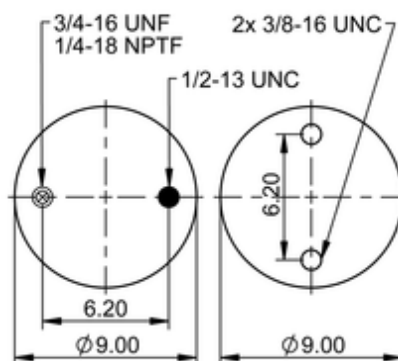

FT 330-29 723

64710

 lb	14.2 lb
	1/4-18 NPTF: max. 22 lbf ft
	3/4-16 UNF: max. 50 lbf ft
	3/8-16 UNC: max. 20 lbf ft

Cross-reference

Firestone Style	38
Firestone No.	W01-358-7996
FleetPride	AS7996
Goodyear	3B12-335
Goodyear Flex No.	578933100
Triangle	AS-4723
Automann	SP3B22R-7996