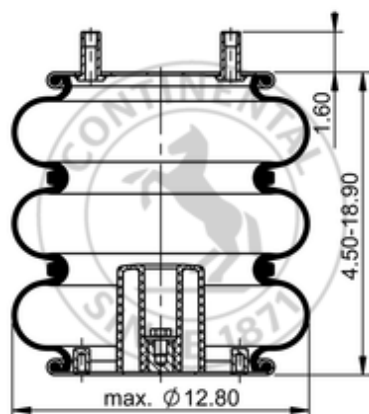

FT 330-29 790

69747

	15.1 lb
	1/4-18 NPTF: max. 22 lbf ft
	3/4-16 UNC: max. 20 lbf ft
	3/4-16 UNF: max. 50 lbf ft

<b>Manufacturer</b>	<b>Original-part no.</b>	<b>Model</b>
SAF Holland	90557236	
Hendrickson	001015	