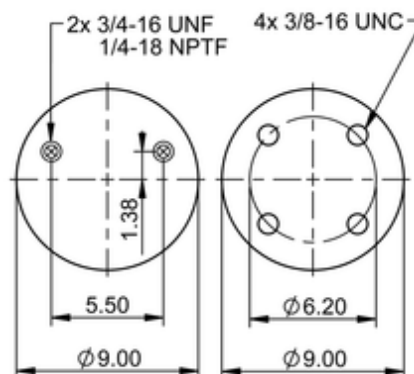

FT 330-29 790

69747

	15.1 lb
	1/4-18 NPTF: max. 22 lbf ft
	3/4-16 UNC: max. 20 lbf ft
	3/4-16 UNF: max. 50 lbf ft

<b>Manufacturer</b>	<b>Original-part no.</b>	<b>Model</b>
SAF Holland	90557236	
Hendrickson	001015	