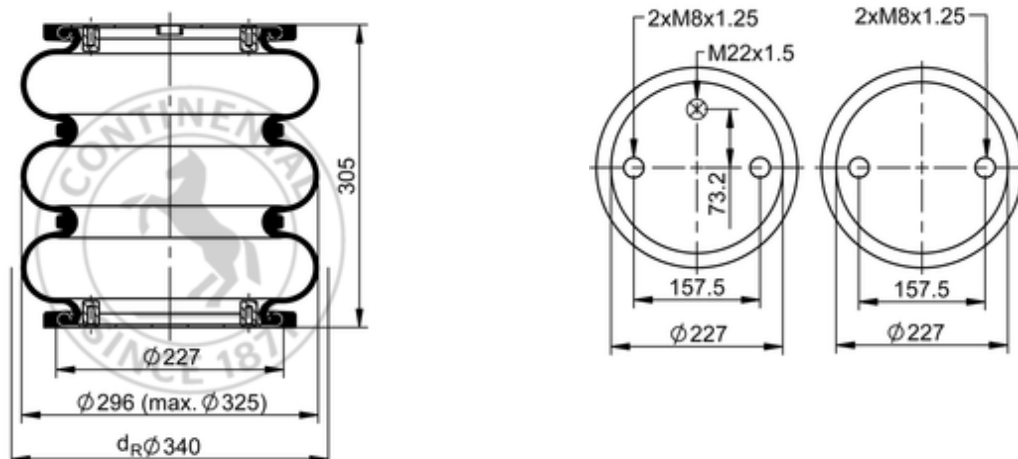

FT 330-29 793 Brazil

70418

	13.9 lb
	M22x1.5: max. 22 lbf ft
	M8: max. 20 lbf ft

Cross-reference

Firestone Style	325
Firestone No.	W01-095-0425
Goodyear	578 3 2 8697
Goodyear Flex No.	578 3 3 8354

OE Manufacturer/Reference No.

Manufacturer	Original-part no.	Model
KLL	8035229B01	