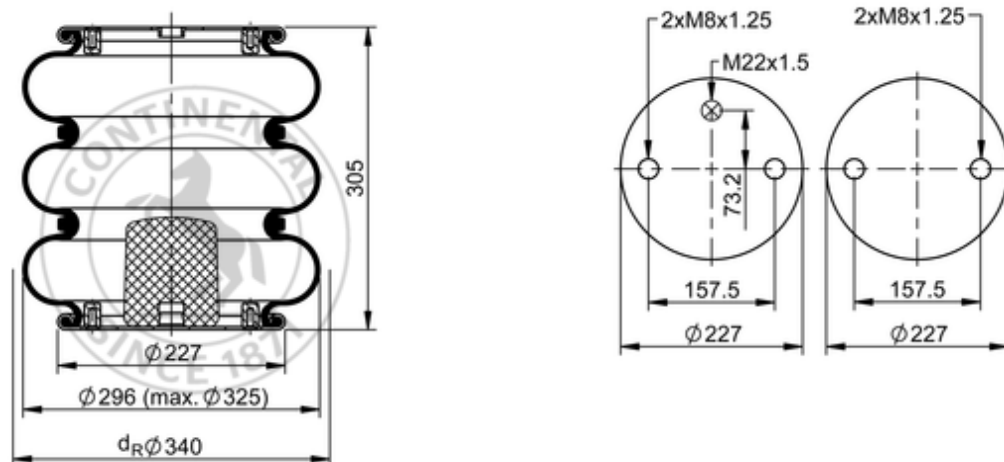

**FT 330-29 827 Brazil**

**70419**

	15 lb
	M22x1.5: max. 22 lbf ft
	M8: max. 20 lbf ft

### Cross-reference

Firestone Style	38-R
Firestone No.	W01-095-0273
Goodyear	578 3 2 8642
Goodyear Flex No.	578 3 3 8334