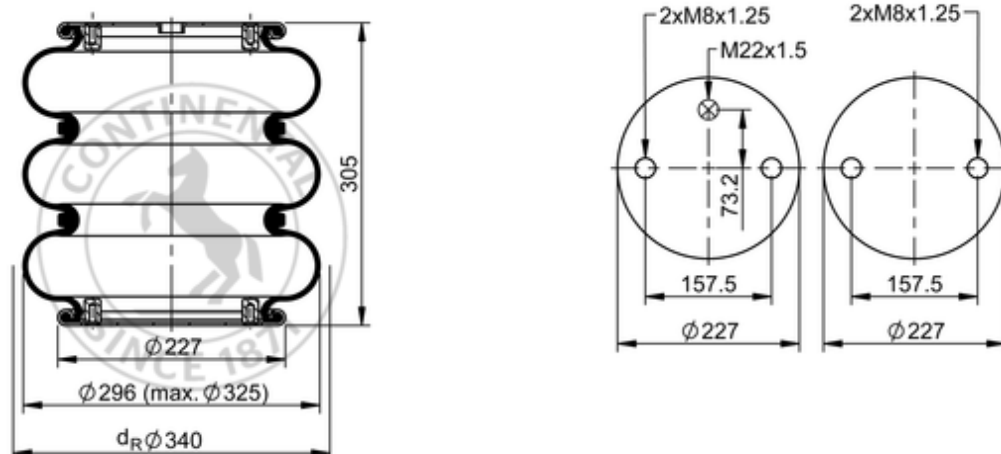

FT 330-29 832 Brazil

70420

| | |
|---|-------------------------|
|  | 12.8 lb |
|  | M22x1.5: max. 22 lbf ft |
|  | M8: max. 20 lbf ft |

Cross-reference

| | |
|-------------------|--------------|
| Firestone Style | 38-R |
| Firestone No. | W01-095-0274 |
| Goodyear | 578 3 2 8401 |
| Goodyear Flex No. | 578 3 3 8334 |
| Airtech Ref. | 140698 |
| Airtech No. | A3 300 K06 |