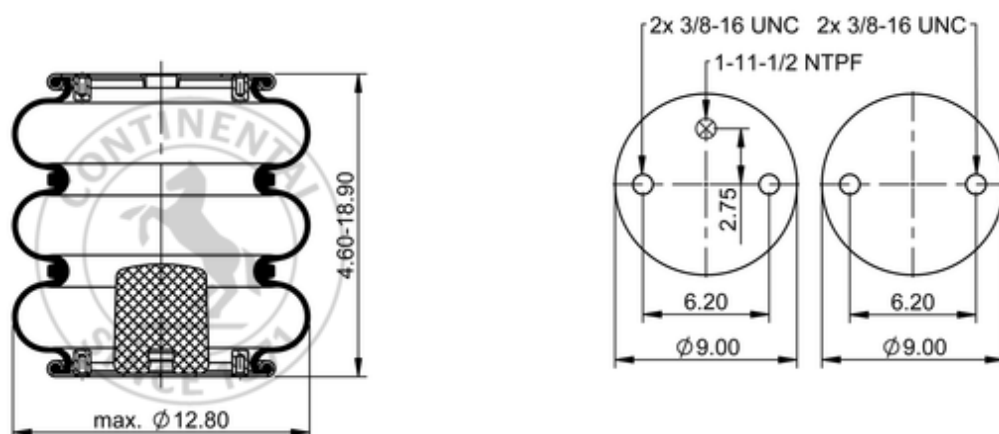

FT 330-29 874

69630

	13.4 lb
	1 NPTF: max. 22 lbf ft
	3/8-16 UNC: max. 20 lbf ft

### Cross-reference

Firestone Style	38
Firestone No.	W01-358-8014