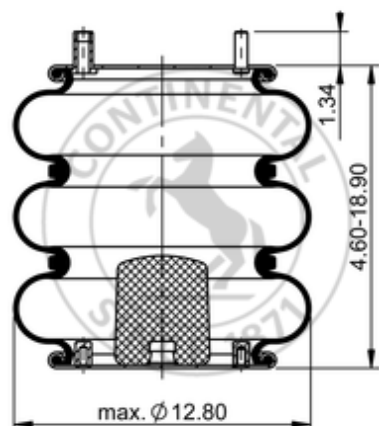

FT 330-29 875

69641

	15 lb
	1/4-18 NPTF: max. 22 lbf ft
	3/4-16 UNF: max. 50 lbf ft
	3/8-16 UNC: max. 20 lbf ft

Cross-reference

Firestone Style	354
Firestone No.	W01-358-8039
FleetPride	AS8039
Goodyear	3B12-416
Goodyear Flex No.	578933105
Triangle	AS-4875
TRP	AS80391

OE Manufacturer/Reference No.

Manufacturer	Original-part no.	Model
Longer Stroke	8018	
Histeer	10303	