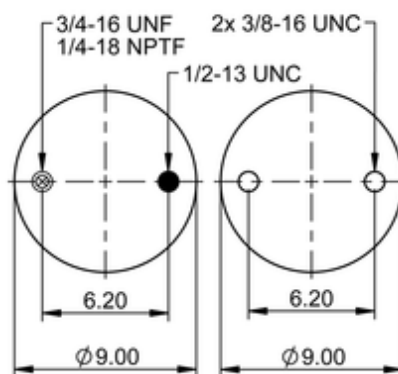

FT 330-29 875

69641

	15 lb
	1/4-18 NPTF: max. 22 lbf ft
	3/4-16 UNF: max. 50 lbf ft
	3/8-16 UNC: max. 20 lbf ft

Cross-reference

Firestone Style	354
Firestone No.	W01-358-8039
FleetPride	AS8039
Goodyear	3B12-416
Goodyear Flex No.	578933105
Triangle	AS-4875
TRP	AS80391

OE Manufacturer/Reference No.

Manufacturer	Original-part no.	Model
Longer Stroke	8018	
Histeer	10303	