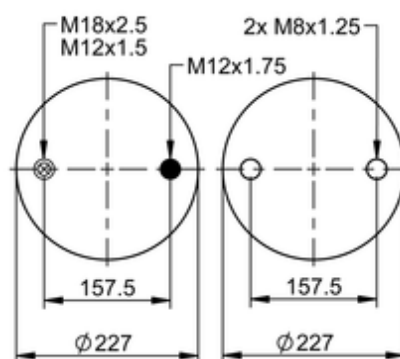

FT 330-29 975 Brazil

74321

	15.7 lb
	M12x1.5: max. 20 lbf ft
	M12x1.75: max. 35 lbf ft
	M18x2: max. 35 lbf ft

Cross-reference

Firestone Style	325
Firestone No.	W01-095-0687

OE Manufacturer/Reference No.

Manufacturer	Original-part no.	Model
--------------	-------------------	-------