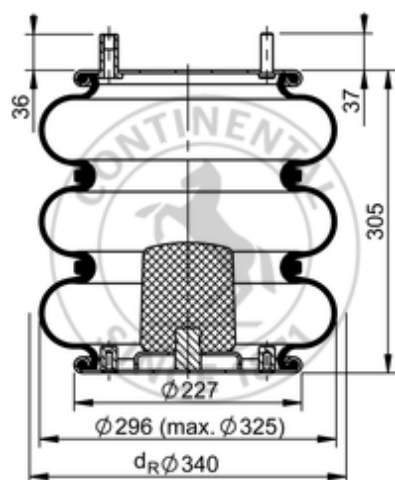

FT 330-29 975 Brazil

74321

	15.7 lb
	M12x1.5: max. 20 lbf ft
	M12x1.75: max. 35 lbf ft
	M18x2: max. 35 lbf ft

Cross-reference

Firestone Style	325
Firestone No.	W01-095-0687

OE Manufacturer/Reference No.

Manufacturer	Original-part no.	Model
--------------	-------------------	-------