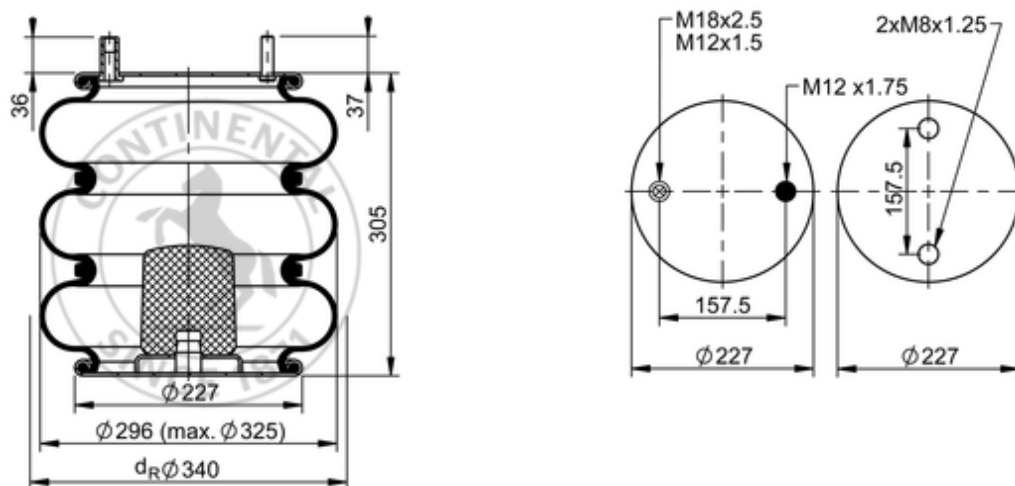

FT 330-29 976 Brazil

74322

	15.7 lb
	M12x1.5: max. 22 lbf ft
	M12x1.75: max. 35 lbf ft
	M18: max. 35 lbf ft

### Cross-reference

Firestone Style	325
Firestone No.	W01-095-0637