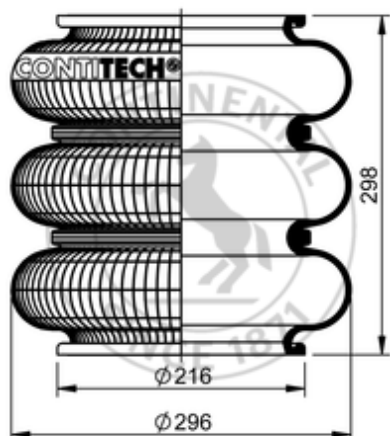

FT 330-29 S Brazil

66726

 lb	6.2 lb
--	--------

### Cross-reference

Firestone Style	38R
Firestone No.	W01-095-0047
Goodyear Flex No.	556 3 3 8334

### OE Manufacturer/Reference No.

Manufacturer	Original-part no.	Model
RANDON	212100072	