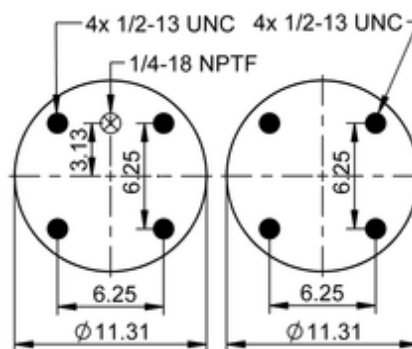

FT 530-35 439

64579

	25.6 lb
	1/2-13 UNC: max. 35 lbf ft
	1/4-18 NPTF: max. 22 lbf ft

Cross-reference

Firestone Style	333
Firestone No.	W01-358-7848
Goodyear	3B14-460
Taurus	6335
Triangle	AS-4439
TRP	AS78480
Automann	SP3B32RA-7848