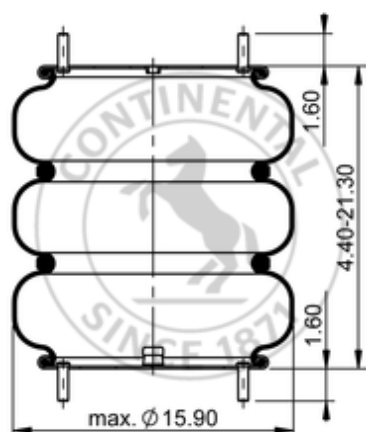

FT 530-35 439

64579

	25.6 lb
	1/2-13 UNC: max. 35 lbf ft
	1/4-18 NPTF: max. 22 lbf ft

Cross-reference

Firestone Style	333
Firestone No.	W01-358-7848
Goodyear	3B14-460
Taurus	6335
Triangle	AS-4439
TRP	AS78480
Automann	SP3B32RA-7848

OE Manufacturer/Reference No.

Manufacturer	Original-part no.	Model
Hendrickson	S-13047	
Suspensions, Inc.	201498	
Arvin Meritor	201498	
Silent Drive	AS-7848	