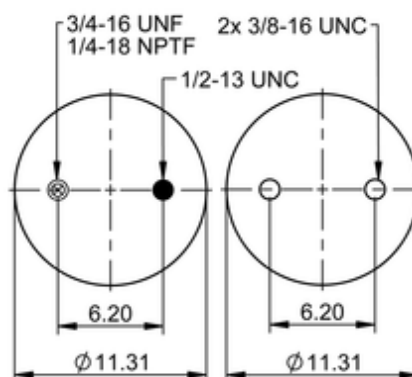

FT 530-35 441

64580

	28.4 lb
	1/4-18 NPTF: max. 22 lbf ft
	3/4-16 UNF: max. 50 lbf ft
	3/8-16 UNC: max. 20 lbf ft

Cross-reference

Firestone Style	333
Firestone No.	W01-358-7850
FleetPride	AS7850
Goodyear	3B14-452
Goodyear Flex No.	556338335
Taurus	6335
Triangle	AS-4441