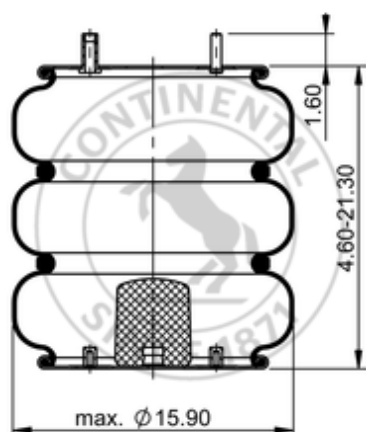

FT 530-35 441

64580

	28.4 lb
	1/4-18 NPTF: max. 22 lbf ft
	3/4-16 UNF: max. 50 lbf ft
	3/8-16 UNC: max. 20 lbf ft

Cross-reference

Firestone Style	333
Firestone No.	W01-358-7850
FleetPride	AS7850
Goodyear	3B14-452
Goodyear Flex No.	556338335
Taurus	6335
Triangle	AS-4441

TRP	AS78500
Automann	SP3B32RA-7850

OE Manufacturer/Reference No.

Manufacturer	Original-part no.	Model
Arvin Meritor	200177	
Histeer	10301	
Link	1103-0001	
Spring Valley	AS-4441	
Suspensions, Inc.	200177	
Watson & Chalin	AS-0086	