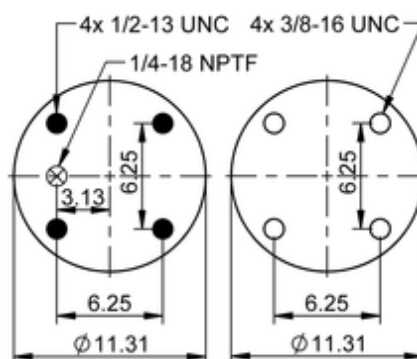

FT 530-35 522

64585

	28.4 lb
	1/2-13 UNC: max. 35 lbf ft
	1/4-18 NPTF: max. 22 lbf ft
	3/8-16 UNC: max. 20 lbf ft

Cross-reference

Firestone Style	333
Firestone No.	W01-358-7855
FleetPride	AS7855
Goodyear	3B14-462
Goodyear Flex No.	578338335
Taurus	6335
Triangle	AS-4522