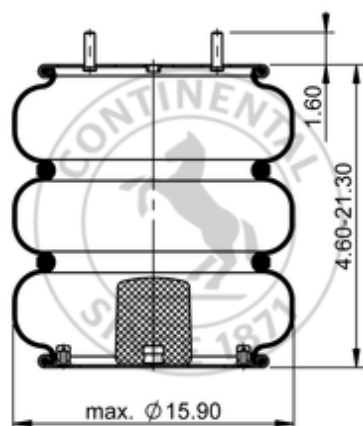

FT 530-35 522

64585

	28.4 lb
	1/2-13 UNC: max. 35 lbf ft
	1/4-18 NPTF: max. 22 lbf ft
	3/8-16 UNC: max. 20 lbf ft

Cross-reference

Firestone Style	333
Firestone No.	W01-358-7855
FleetPride	AS7855
Goodyear	3B14-462
Goodyear Flex No.	578338335
Taurus	6335
Triangle	AS-4522

TRP	AS78550
Automann	SP3B32RA-7855

OE Manufacturer/Reference No.

Manufacturer	Original-part no.	Model
Granning	7026	