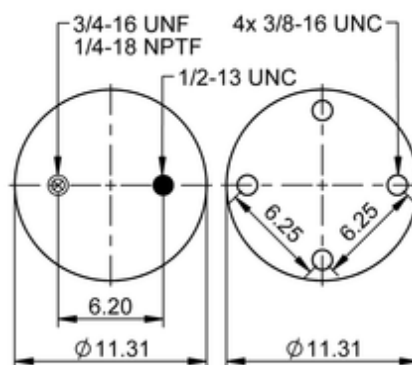

FT 530-35 523

64586

	25.6 lb
	1/4-18 NPTF: max. 22 lbf ft
	3/4-16 UNF: max. 50 lbf ft
	3/8-16 UNC: max. 20 lbf ft

Cross-reference

Firestone Style	333
Firestone No.	W01-358-7859
Goodyear	3B14-463
Goodyear Flex No.	578338335
Taurus	6335
Triangle	AS-4523
TRP	AS78590