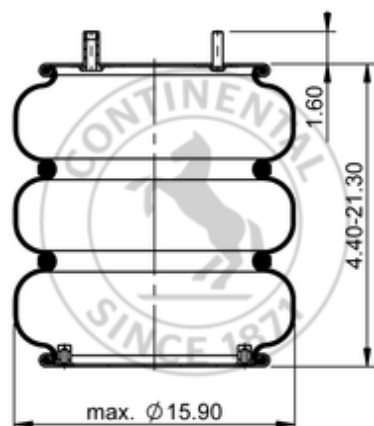

FT 530-35 523

64586

	25.6 lb
	1/4-18 NPTF: max. 22 lbf ft
	3/4-16 UNF: max. 50 lbf ft
	3/8-16 UNC: max. 20 lbf ft

Cross-reference

Firestone Style	333
Firestone No.	W01-358-7859
Goodyear	3B14-463
Goodyear Flex No.	578338335
Taurus	6335
Triangle	AS-4523
TRP	AS78590

Automann

SP3B32RA-7859

OE Manufacturer/Reference No.

Manufacturer	Original-part no.	Model
Hendrickson	001285	