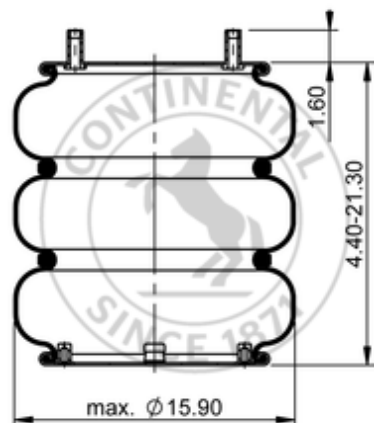

FT 530-35 534

64587

	25.6 lb
	1/4-18 NPTF: max. 22 lbf ft
	3/4-16 UNF: max. 50 lbf ft
	3/8-16 UNC: max. 20 lbf ft

Cross-reference

Firestone Style	333
Firestone No.	W01-358-7862
FleetPride	AS7862
Goodyear	3B14-464
Goodyear Flex No.	566338335
Taurus	6335
Triangle	AS-4534

TRP	AS78620
Automann	SP3B32RA-7862

OE Manufacturer/Reference No.

Manufacturer	Original-part no.	Model
Hendrickson	001795	