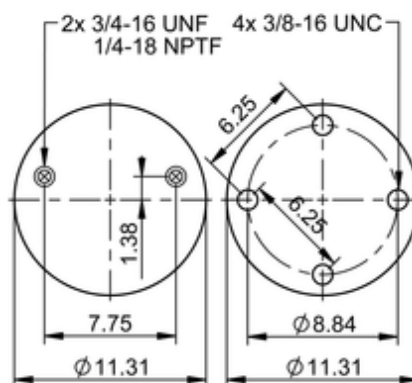

FT 530-35 534

64587

	25.6 lb
	1/4-18 NPTF: max. 22 lbf ft
	3/4-16 UNF: max. 50 lbf ft
	3/8-16 UNC: max. 20 lbf ft

Cross-reference

Firestone Style	333
Firestone No.	W01-358-7862
FleetPride	AS7862
Goodyear	3B14-464
Goodyear Flex No.	566338335
Taurus	6335
Triangle	AS-4534