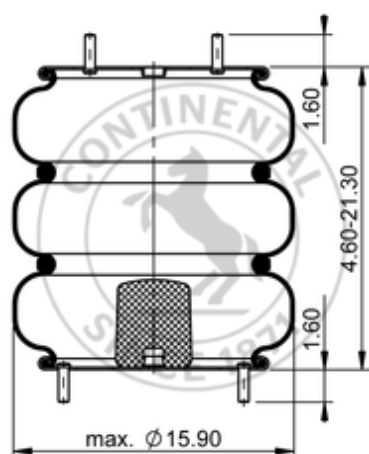

**FT 530-35 537**

**64588**

	28.4 lb
	1/2-13 UNC: max. 35 lbf ft
	3/4-14 NPTF: max. 22 lbf ft

### Cross-reference

Firestone Style	333
Firestone No.	W01-358-7853
Taurus	6335
Triangle	AS-4537
TRP	AS78530
Automann	SP3B32RA-7853

**OE Manufacturer/Reference No.**

Manufacturer	Original-part no.	Model
--------------	-------------------	-------