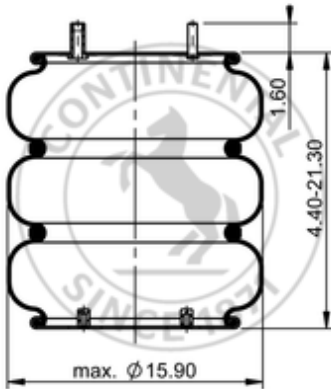

FT 530-35 726

65828

	25.6 lb
	1/4-18 NPTF: max. 22 lbf ft
	3/4-16 UNF: max. 50 lbf ft
	3/8-16 UNC: max. 20 lbf ft

Cross-reference

Firestone Style	333
Firestone No.	W01-358-7872
FleetPride	AS7872
Triangle	AS-4726
Automann	SP3B32RA-7872

OE Manufacturer/Reference No.

Manufacturer	Original-part no.	Model
Hendrickson	004828	