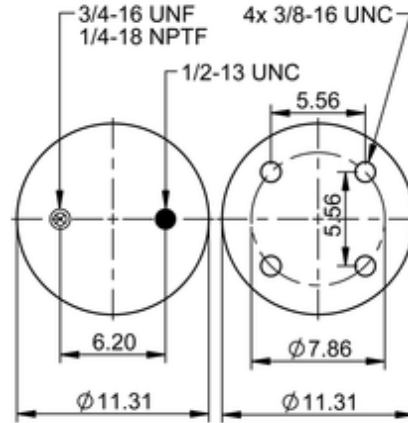

FT 530-35 726

65828

	25.6 lb
	1/4-18 NPTF: max. 22 lbf ft
	3/4-16 UNF: max. 50 lbf ft
	3/8-16 UNC: max. 20 lbf ft

Cross-reference

Firestone Style	333
Firestone No.	W01-358-7872
FleetPride	AS7872
Triangle	AS-4726
Automann	SP3B32RA-7872

OE Manufacturer/Reference No.

Manufacturer	Original-part no.	Model
Hendrickson	004828	