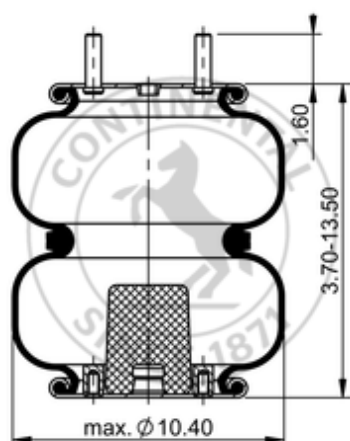

FD 200-25 429

64552

	8.2 lb
	1/2-13 UNC: max. 35 lbf ft
	1/4-18 NPTF: max. 22 lbf ft
	3/8-16 UNC: max. 20 lbf ft

<b>Manufacturer</b>	<b>Original-part no.</b>	<b>Model</b>
Loadguard	SC2123	
Ridewell	1003586948C	
Spring Valley	AS-4429	
Watson & Chalin	AS-0122-G	
Cush	C-0080	
Silent Drive	AS-6948	