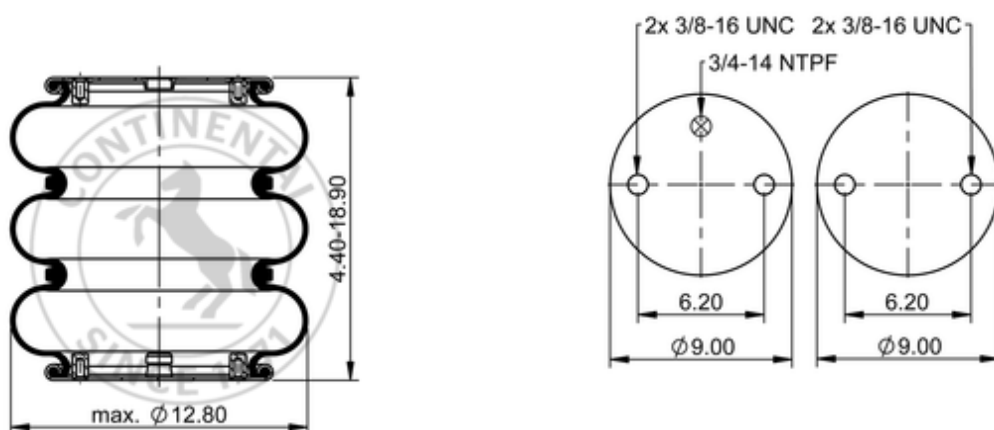

FT 330-29 773

65978

 lb	13.7 lb
	3/4-14 NPTF: max. 22 lbf ft
	3/8-16 UNC: max. 20 lbf ft

Cross-reference

Automann	SP3B22R-C773
----------	--------------

OE Manufacturer/Reference No.

Manufacturer	Original-part no.	Model
MAC	2380 Z14	