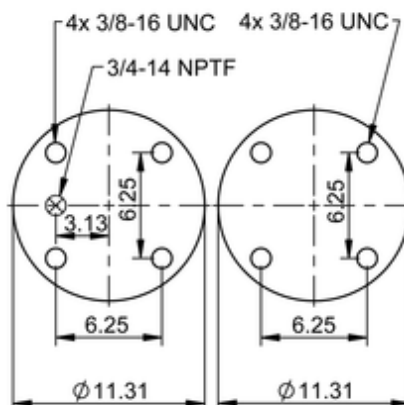

FD 530-30 532

64593

 lb	21.2 lb
	3/4-14 NPTF: max. 22 lbf ft
	3/8-16 UNC: max. 20 lbf ft

Cross-reference

Firestone Style	21-2
Firestone No.	W01-358-6805
Goodyear	2B14-462
Goodyear Flex No.	578923356
Taurus	6336
Triangle	AS-4532
TRP	AS68050
Automann	SP2B34RB-6805