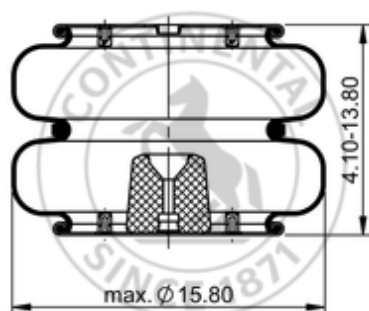

FD 530-30 532

64593

 lb	21.2 lb
	3/4-14 NPTF: max. 22 lbf ft
	3/8-16 UNC: max. 20 lbf ft

Cross-reference

Firestone Style	21-2
Firestone No.	W01-358-6805
Goodyear	2B14-462
Goodyear Flex No.	578923356
Taurus	6336
Triangle	AS-4532
TRP	AS68050
Automann	SP2B34RB-6805