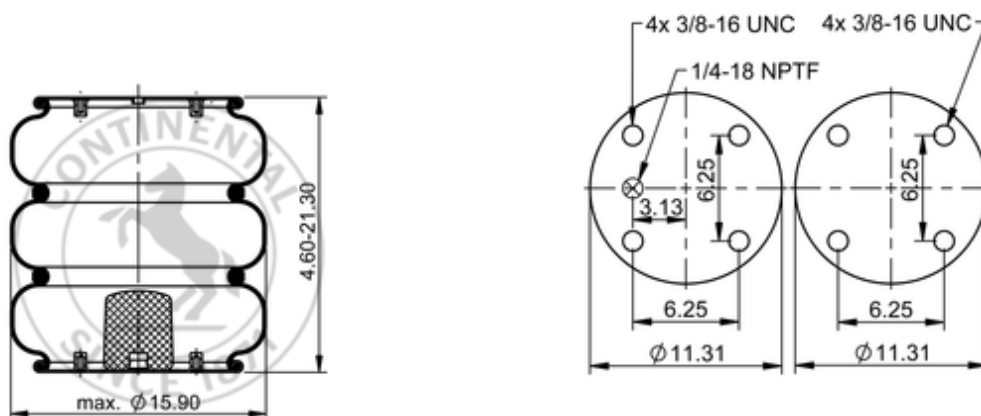

**FT 530-35 436**

**64576**

 lb	28.4 lb
	1/4-18 NPTF: max. 22 lbf ft
	3/8-16 UNC: max. 20 lbf ft

<b>Manufacturer</b>	<b>Original-part no.</b>	<b>Model</b>
SAF Holland	57007798	
Navistar/Fleetrite	554802C1	
Loadguard	SC2029	
Hendrickson	S-13039	
Granning	1613	