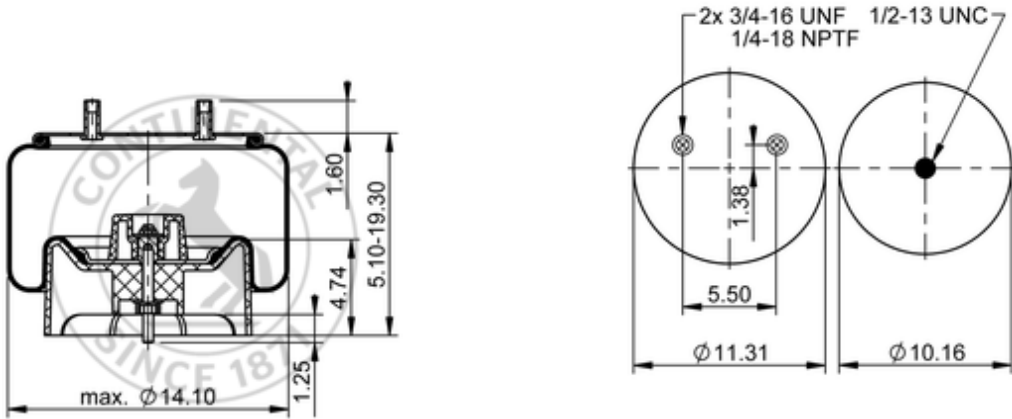

11 10.5A-16 P 523
64421

	16.8 lb
	9310179
	1/2-13 UNC: max. 35 lbf ft
	1/4-18 NPTF: max. 22 lbf ft
	3/4-16 UNF: max. 50 lbf ft

Cross-reference

Primeride	AS PR11LL16 8091
Firestone Style	1T19LC-6
Firestone No.	W01-358-8091
FleetPride	AS8091
Goodyear	1R14-171
Goodyear Flex No.	566283065

Taurus	6398
Triangle	AS-8523
TRP	AS80910
Automann	1DK28E-8091

OE Manufacturer/Part No.

Manufacturer	Original Part No.	Model
Hendrickson	C-20901	
Meritor	A2258P1576	
Navistar/Fleetrite	1R14-242	