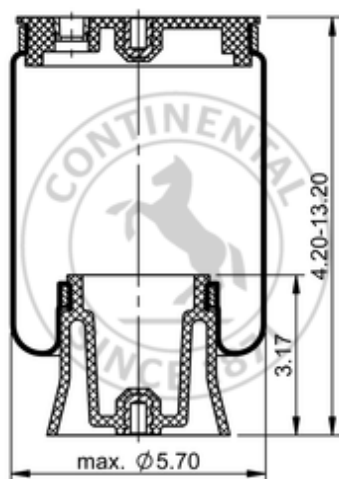

SK 68-15 P11

71955

	2.1 lb
	9315298
	1/4-18 NPTF: max. 22 lbf ft
	3/8-16 UNC: max. 20 lbf ft

Cross-reference

Firestone Style	110/70
Firestone No.	W21-760-9000

OE Manufacturer/Reference No.

Manufacturer	Original-part no.	Model
--------------	-------------------	-------