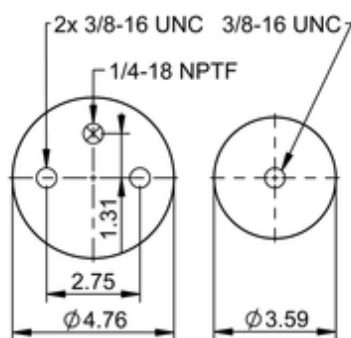

SK 68-15 P11

71955

	2.1 lb
	9315298
	1/4-18 NPTF: max. 22 lbf ft
	3/8-16 UNC: max. 20 lbf ft

Cross-reference

Firestone Style	110/70
Firestone No.	W21-760-9000

OE Manufacturer/Reference No.

Manufacturer	Original-part no.	Model
--------------	-------------------	-------