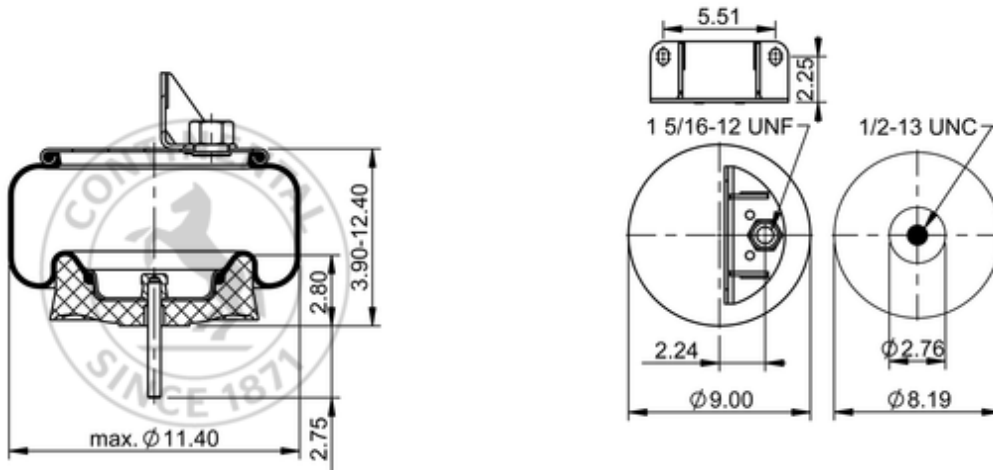

9 9-10 P 861 (BK)
68357

	12.2 lb
	9311561
	1 5/16-12 UNF: max. 35 lbf ft
	1/2-13 UNC: max. 35 lbf ft

Cross-reference

Primeride	AS PR9L10 9541
Firestone Style	1T15LA-0
Firestone No.	W01-358-9541
FleetPride	AS9541
Triangle	AS-8861
TRP	AS95410
Automann	1DK20H-9541

OE Manufacturer/Part No.

Manufacturer	Original Part No.	Model
Kenworth	C81-1005	