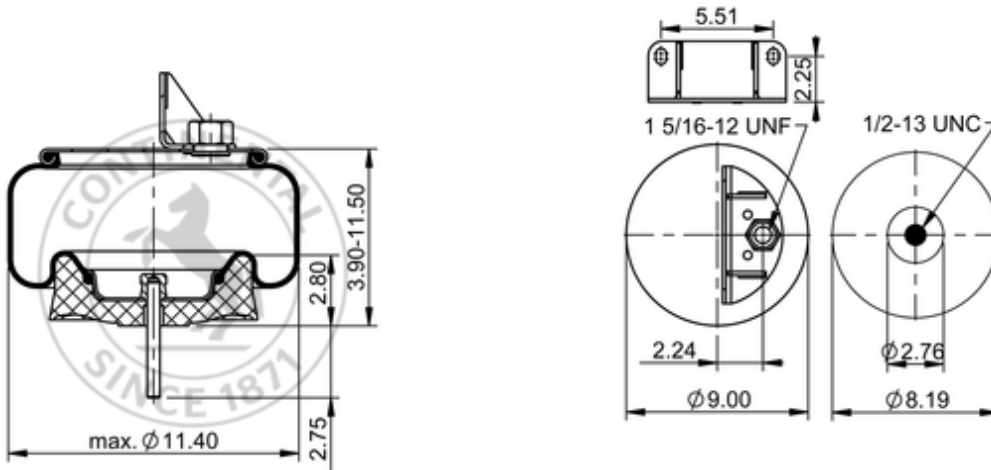

**9 9-9 P 859 (BK)**
**68358**

	11.9 lb
	9311561
	1 5/16-12 UNF: max. 35 lbf ft
	1/2-13 UNC: max. 35 lbf ft

**Cross-reference**

Firestone Style	1T15LA-1
Firestone No.	W01-358-9547
Goodyear	1R11-268
Goodyear Flex No.	566223021
Triangle	AS-8859
TRP	AS95470
Automann	1DK20G-9547X

**OE Manufacturer/Part No.**

<b>Manufacturer</b>	<b>Original Part No.</b>	<b>Model</b>
Kenworth	C81-1004	