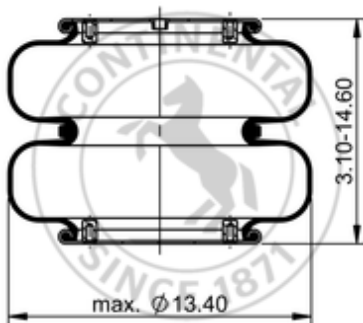

FD 330-30 369
64533

| | |
|--|-----------------------------|
| | 11.4 lb |
| | 1/4-18 NPTF: max. 22 lbf ft |
| | 3/8-16 UNC: max. 20 lbf ft |

Cross-reference

| | |
|-------------------|--------------|
| Firestone Style | 22-1.5 |
| Firestone No. | W01-358-7444 |
| FleetPride | AS7444 |
| Goodyear | 2B12-446 |
| Goodyear | 2B12-416 |
| Goodyear Flex No. | 578923315 |
| Goodyear Flex No. | 578923310 |
| Taurus | 6328 |
| Triangle | AS-4369 |

| | |
|----------|---------------|
| TRP | AS74440 |
| Automann | SP2B22RA-7444 |

OE Manufacturer/Part No.

| Manufacturer | Original Part No. | Model |
|---------------------|--------------------------|--------------|
| Ridewell | 1003587444C | |
| Hendrickson | S-9830 | |