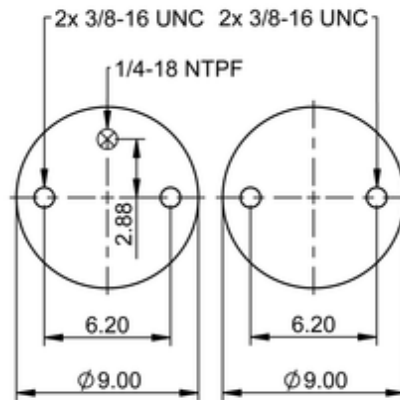

FD 330-30 369
64533

| | |
|--|-----------------------------|
| | 11.4 lb |
| | 1/4-18 NPTF: max. 22 lbf ft |
| | 3/8-16 UNC: max. 20 lbf ft |

Cross-reference

| | |
|-------------------|--------------|
| Firestone Style | 22-1.5 |
| Firestone No. | W01-358-7444 |
| FleetPride | AS7444 |
| Goodyear | 2B12-446 |
| Goodyear | 2B12-416 |
| Goodyear Flex No. | 578923315 |
| Goodyear Flex No. | 578923310 |
| Taurus | 6328 |
| Triangle | AS-4369 |